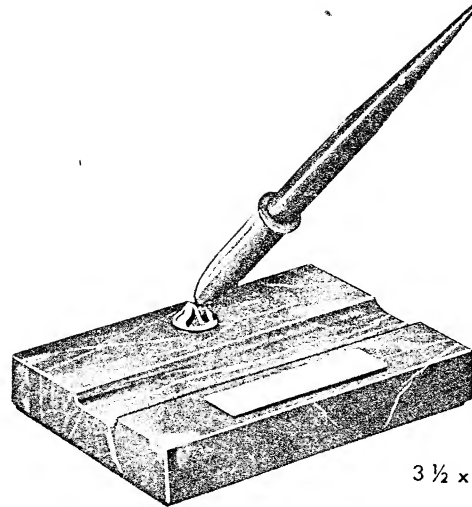

3 1/2 x 5"

2208I

ITALIAN MARBLE

With 121SKD White Dot Pen $22.50

With 5SKD Pen, pencil or ballpoint 15.00